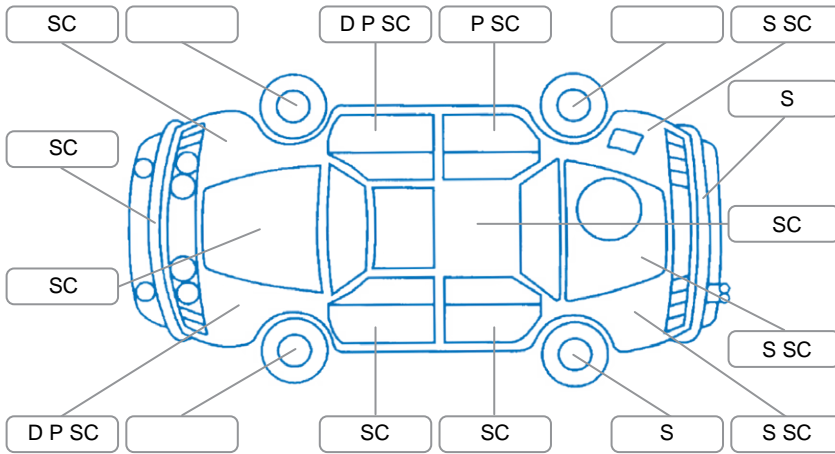

Report ID:	28,095,031	Version:	1
Created:	07 Apr 2026		

Make:	Ford	Model:	Territory
Body Style:	SUV	Year:	2015
Rego No.:	JHG824	Rego Expiry:	12 May 2026
WoF Expiry:	21 Nov 2026	Odometer:	181,973 Kms
Good No.:	28095031	VIN:	6FPAAAJGATFY85107
Next Service:	180,560 Kms	Service History:	No

Key
 S = Scratch R = Rust C = Crack * = Decals W = Significant scuffs
 D = Dent PT = Paint defect P = Pin dent SC = Stone Chips

Note: some defects and blemishes may not be displayed in the diagram

Body Inspection Comments

Tyre iron missing.

Conditions During Body Inspection

Dry

Under Carriage and Under Bonnet Inspection Comments

RL bump stop torn.

Interior Comments

Seats:	Good
Carpets:	Good
Panels:	Good
Dashboard:	Good

General Comments