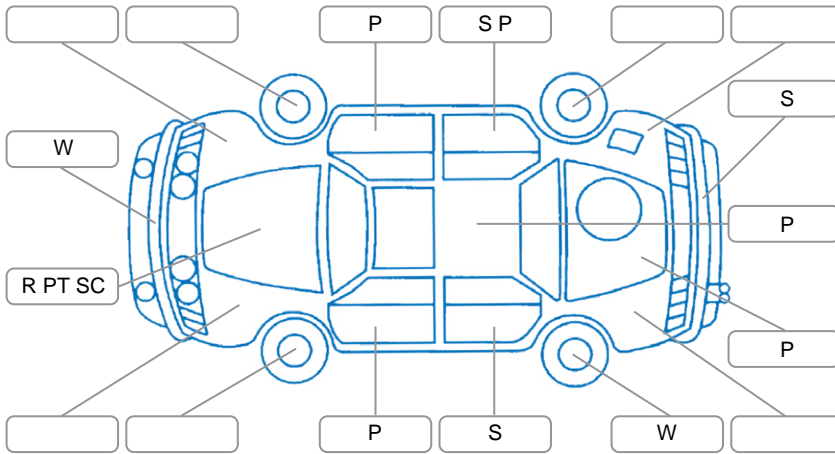

Report ID:	28,095,020	Version:	2
Created:	10 Apr 2026		

Make:	Hyundai	Model:	Kona
Body Style:	SUV	Year:	2022
Rego No.:	PCN4	Rego Expiry:	27 Aug 2026
WoF Expiry:	28 Mar 2027	Odometer:	77,933 Kms
Good No.:	28095020	VIN:	KMHK1813WMU831402
Next Service:	87,000Kms	Service History:	Yes

Key
 S = Scratch R = Rust C = Crack * = Decals W = Significant scuffs
 D = Dent PT = Paint defect P = Pin dent SC = Stone Chips

Note: some defects and blemishes may not be displayed in the diagram

Body Inspection Comments

Windscreen stone chip not in CVA
 Fresh Cut & Polish!

Conditions During Body Inspection Dry

Under Carriage and Under Bonnet Inspection Comments

Interior Comments

Seats:	Average
Carpets:	Average
Panels:	Average
Dashboard:	Average