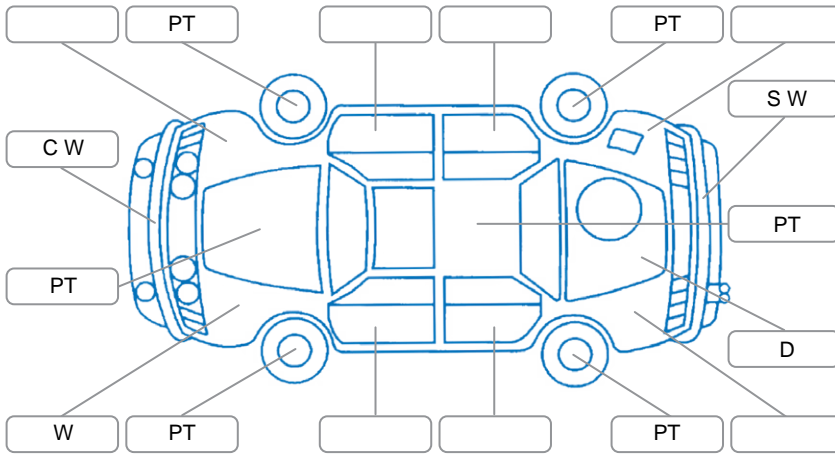

Report ID:	28,095,012	Version:	1
Created:	16 Apr 2026		

Make:	Toyota	Model:	Corolla
Body Style:	Hatchback	Year:	2007
Rego No.:	EEC987	Rego Expiry:	25 Jul 2026
WoF Expiry:	27 Apr 2027	Odometer:	116,083 Kms
Good No.:	28095012	VIN:	JTNKU58E102016573
Next Service:	125,100 km	Service History:	No

Key
 S = Scratch R = Rust C = Crack * = Decals W = Significant scuffs
 D = Dent PT = Paint defect P = Pin dent SC = Stone Chips

Note: some defects and blemishes may not be displayed in the diagram

Body Inspection Comments

Front bumper needs alignment.
 Windscreen delaminating on edges.
 Weather strips around vehicle perishing.

Conditions During Body Inspection Wet

Under Carriage and Under Bonnet Inspection Comments

Front wheel drive.
 Slight surface rust underside.