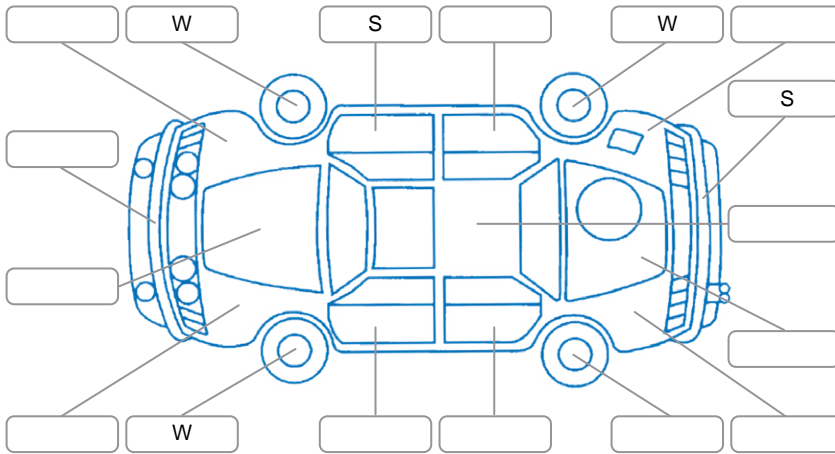

Report ID:	28,094,974	Version:	2
Created:	15 Apr 2026		

Make:	KIA	Model:	Stonic
Body Style:	SUV	Year:	2021
Rego No.:	NRD688	Rego Expiry:	27 Oct 2026
WoF Expiry:	28 Jul 2026	Odometer:	61,076 Kms
Good No.:	28094974	VIN:	KNADA814MN6585878
Next Service:	17/7/26	Service History:	Yes

Key

S = Scratch R = Rust C = Crack * = Decals W = Significant scuffs
 D = Dent PT = Paint defect P = Pin dent SC = Stone Chips

Note: some defects and blemishes may not be displayed in the diagram

Body Inspection Comments

Conditions During Body Inspection: Dry Wet

Under Carriage and Under Bonnet Inspection Comments

Interior Comments

Seats:	Good
Carpets:	Average
Panels:	Good
Dashboard:	Good

General Comments

Road Conditions During Test Drive	Wet	
Engine Timing Mechanism	Timing Chain	
Evidence of Cam Belt Replacement	<input type="checkbox"/> Yes <input type="checkbox"/> No	Kms
Inspected by:	Marlon Espena	
Published by:	Tom Wanoa	
Inspection Date:	08 Apr 2026	