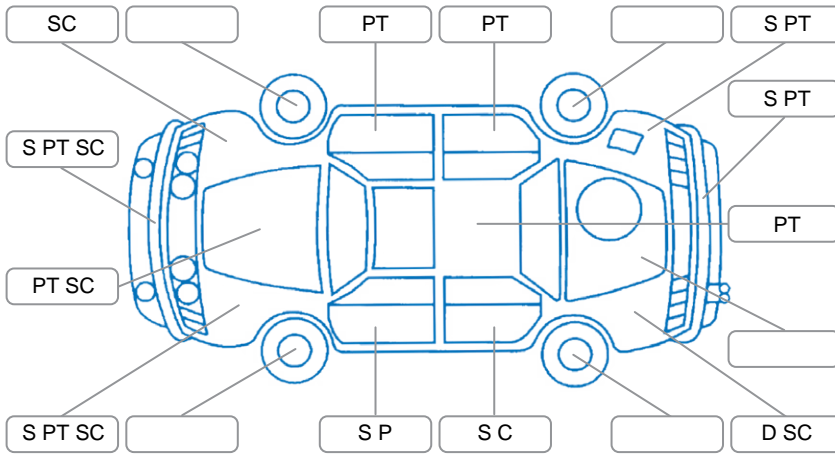

Report ID:	28,094,926	Version:	1
Created:	02 Apr 2026		

Make:	Subaru	Model:	Legacy
Body Style:	Wagon	Year:	1999
Rego No.:	DPA951	Rego Expiry:	09 Feb 2026
WoF Expiry:	09 Apr 2026	Odometer:	257,011 Kms
Good No.:	28094926	VIN:	7A8GF0B0706036212
Next Service:	244,620kms	Service History:	No

Key
 S = Scratch R = Rust C = Crack * = Decals W = Significant scuffs
 D = Dent PT = Paint defect P = Pin dent SC = Stone Chips

Note: some defects and blemishes may not be displayed in the diagram

Body Inspection Comments

Left spot light cracked.
 Paint in poor condition.

Conditions During Body Inspection Dry

Under Carriage and Under Bonnet Inspection Comments

Interior Comments

Seats:	Holes behind rear seat.
Carpets:	Average
Panels:	Cargo blind missing, cup holder lid broken.
Dashboard:	Average