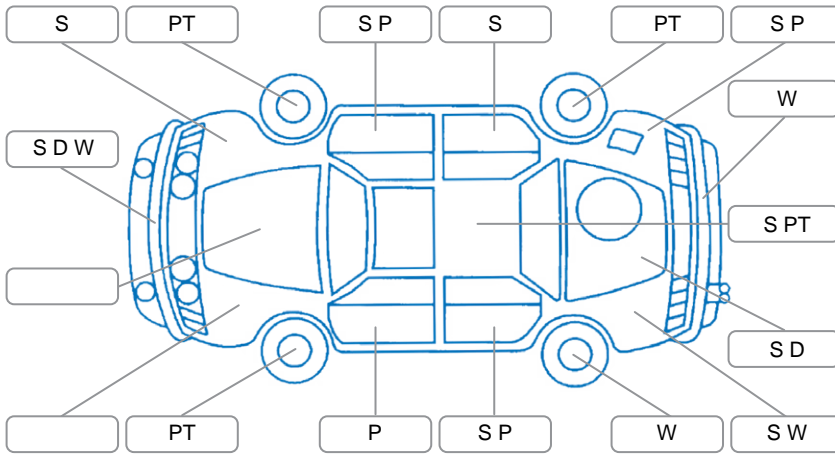

Report ID:	28,094,789	Version:	3
Created:	09 Apr 2026		

Make:	Holden	Model:	Colorado
Body Style:	Utility	Year:	2018
Rego No.:	LHT985	Rego Expiry:	07 Jun 2026
WoF Expiry:	22 Apr 2027	Odometer:	135,993 Kms
Good No.:	28094789	VIN:	MMU148MK0JH649682
Next Service:	140600km	Service History:	No

**Key**  
 S = Scratch    R = Rust    C = Crack    \* = Decals    W = Significant scuffs  
 D = Dent    PT = Paint defect    P = Pin dent    SC = Stone Chips

Note: some defects and blemishes may not be displayed in the diagram

### Body Inspection Comments

Tail gate has multiple dents and scratches.  
 Stone chips in windscreen.

Conditions During Body Inspection: Wet