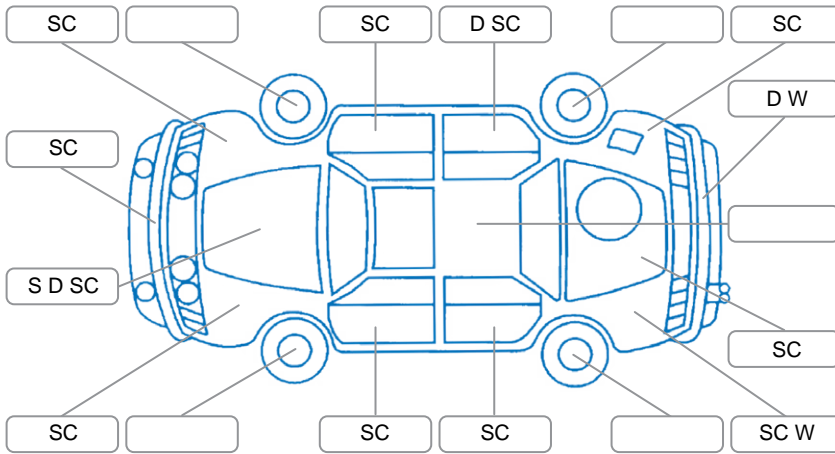

Report ID:	28,094,704	Version:	1
Created:	10 Apr 2026		

Make:	Toyota	Model:	Hilux
Body Style:	Utility	Year:	2017
Rego No.:	KTM911	Rego Expiry:	01 Nov 2026
WoF Expiry:	11 Aug 2026	Odometer:	179,662 Kms
Good No.:	28094704	VIN:	MROJA3DD300342754
Next Service:	179,600 Kms	Service History:	Yes

Key
 S = Scratch R = Rust C = Crack * = Decals W = Significant scuffs
 D = Dent PT = Paint defect P = Pin dent SC = Stone Chips

Note: some defects and blemishes may not be displayed in the diagram

Body Inspection Comments