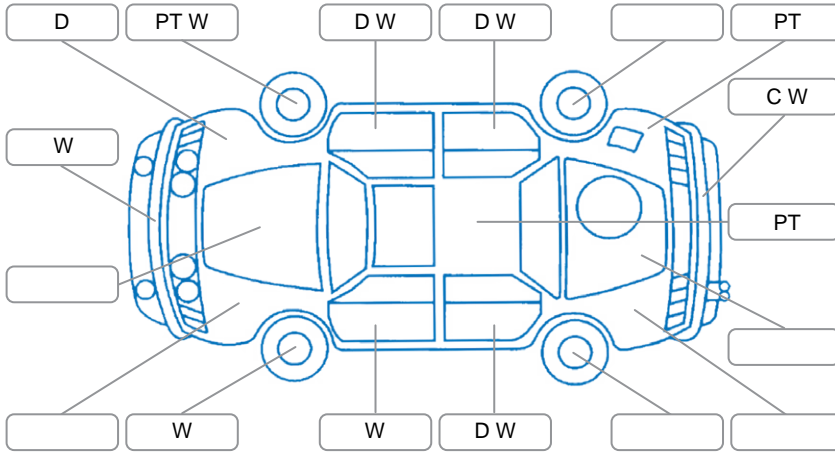

Key

S = Scratch R = Rust C = Crack * = Decals W = Significant scuffs
 D = Dent PT = Paint defect P = Pin dent SC = Stone Chips

Note: some defects and blemishes may not be displayed in the diagram

Body Inspection Comments

Bootlid not aligned,

Conditions During Body Inspection

Wet

Under Carriage and Under Bonnet Inspection Comments

FWD, Oil leak underside,

Interior Comments

Seats:	Average
Carpets:	Average
Panels:	Average
Dashboard:	Average