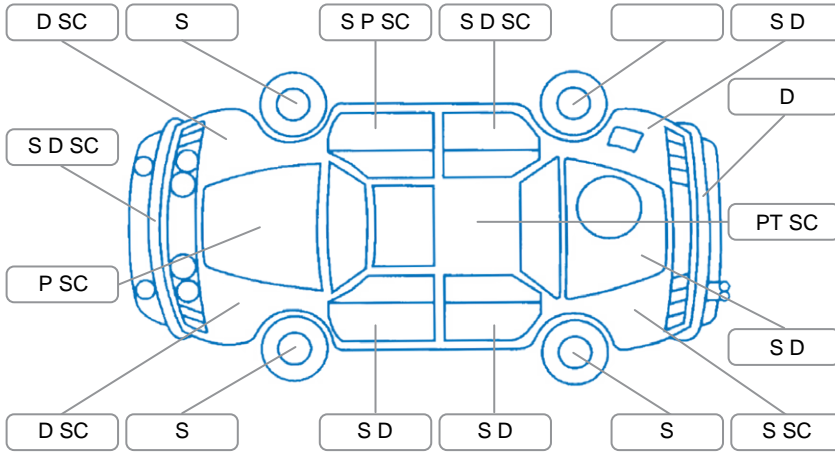

Report ID:	28,094,445	Version:	1
Created:	02 Apr 2026		

Make:	Nissan	Model:	Navara
Body Style:	Utility	Year:	2014
Rego No.:	HPE336	Rego Expiry:	14 Jun 2026
WoF Expiry:	13 Jun 2026	Odometer:	278,273 Kms
Good No.:	28094445	VIN:	MNTVCUD40A0601299
Next Service:	unknown	Service History:	No

Key

S = Scratch R = Rust C = Crack * = Decals W = Significant scuffs
 D = Dent PT = Paint defect P = Pin dent SC = Stone Chips

Note: some defects and blemishes may not be displayed in the diagram

Body Inspection Comments

Front tow hook bar bent.

Conditions During Body Inspection

Dry

Under Carriage and Under Bonnet Inspection Comments

Engine oil leak.
 Left inner CV boot split.

Interior Comments

Seats:	Average
Carpets:	Small hole on drivers side.
Panels:	Average
Dashboard:	Steering wheel worn.