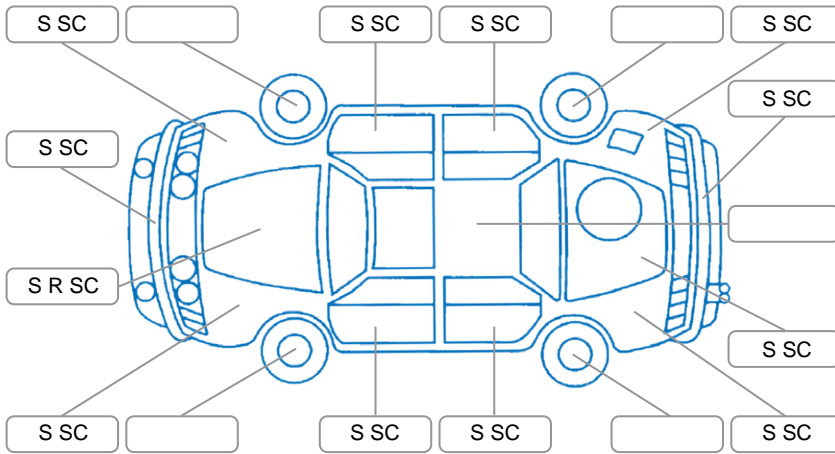

Report ID:	28,094,318	Version:	1
Created:	08 Apr 2026		

Make:	Honda	Model:	Stream
Body Style:	Wagon	Year:	2007
Rego No.:	MYA540	Rego Expiry:	26 Dec 2026
WoF Expiry:	22 Feb 2027	Odometer:	161,805 Kms
Good No.:	28094318	VIN:	7AT08GADX20012865
Next Service:	165500	Service History:	No

**Key**  
 S = Scratch    R = Rust    C = Crack    \* = Decals    W = Significant scuffs  
 D = Dent    PT = Paint defect    P = Pin dent    SC = Stone Chips

Note: some defects and blemishes may not be displayed in the diagram

### Under Carriage and Under Bonnet Inspection Comments

2wd/engine oil leak/lowering springs fitted