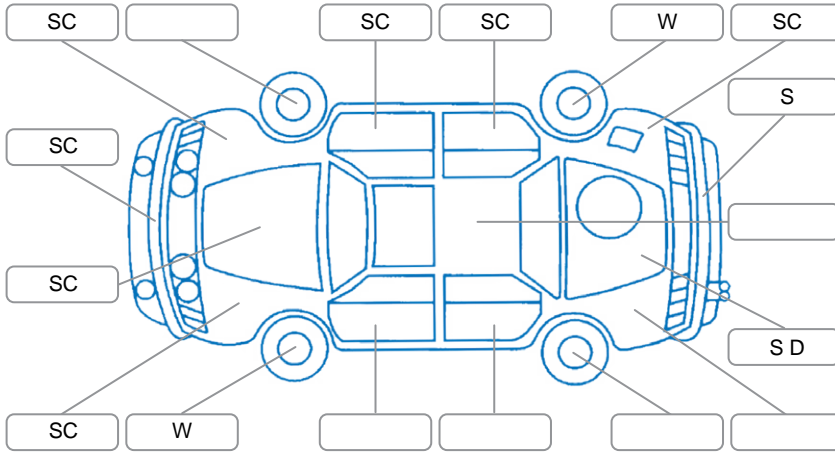

Report ID:	28,094,228	Version:	1
Created:	08 Apr 2026		

Make:	BMW	Model:	X3
Body Style:	SUV	Year:	2015
Rego No.:	MGZ65	Rego Expiry:	21 Nov 2026
WoF Expiry:	22 Apr 2027	Odometer:	144,217 Kms
Good No.:	28094228	VIN:	WBAWY520X00B56303
Next Service:	154,000kms	Service History:	No

Key

S = Scratch R = Rust C = Crack * = Decals W = Significant scuffs
 D = Dent PT = Paint defect P = Pin dent SC = Stone Chips

Note: some defects and blemishes may not be displayed in the diagram

Body Inspection Comments

Run Flat Tyre fitted. Left rear reflector is cracked.

Conditions During Body Inspection

Dry

Under Carriage and Under Bonnet Inspection Comments

Interior Comments

Seats:	Good
Carpets:	Good
Panels:	Good
Dashboard:	Good