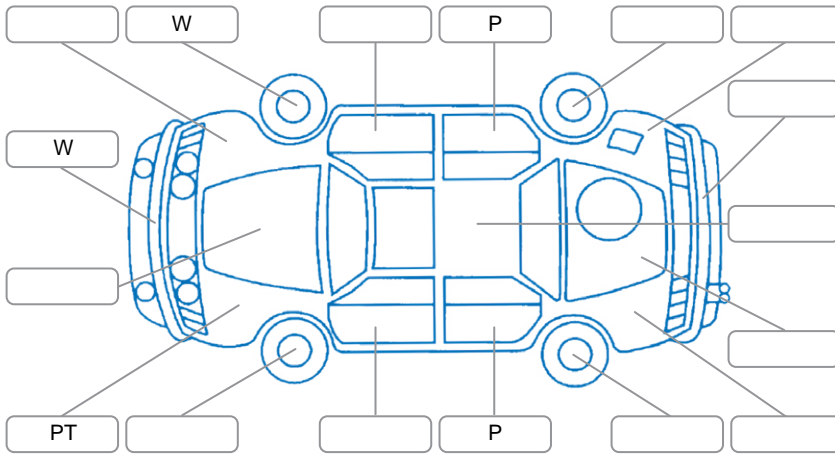

Report ID:	28,094,180	Version:	2
Created:	21 Apr 2026		

Make:	Subaru	Model:	Impreza
Body Style:	Hatchback	Year:	2016
Rego No.:	KFK942	Rego Expiry:	29 Nov 2026
WoF Expiry:	22 Feb 2027	Odometer:	89,350 Kms
Good No.:	28094180	VIN:	JF1GP7KC5GG176363
Next Service:	99,000 kms	Service History:	No

**Key**  
 S = Scratch    R = Rust    C = Crack    \* = Decals    W = Significant scuffs  
 D = Dent    PT = Paint defect    P = Pin dent    SC = Stone Chips

Note: some defects and blemishes may not be displayed in the diagram