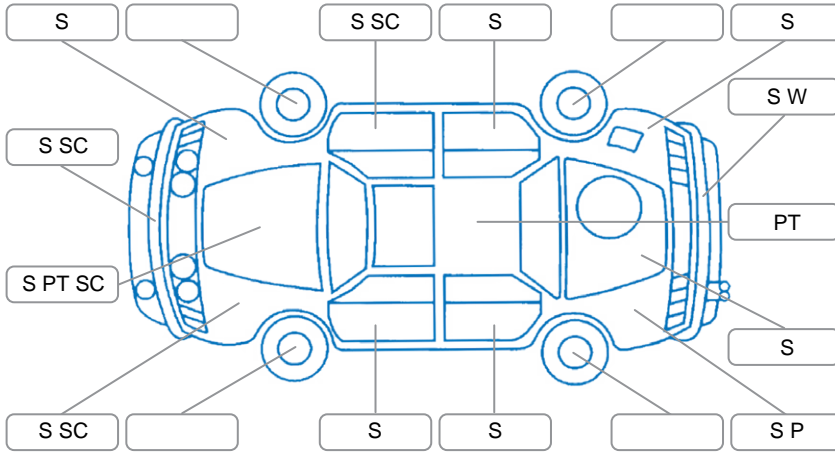

Report ID:	28,094,122	Version:	1
Created:	29 Apr 2026		

Make:	Ford	Model:	Territory
Body Style:	SUV	Year:	2014
Rego No.:	HSE767	Rego Expiry:	28 Nov 2026
WoF Expiry:	01 Oct 2026	Odometer:	145,284 Kms
Good No.:	28094122	VIN:	6FPAAAJGATEP68716
Next Service:	159000km	Service History:	Yes

**Key**  
 S = Scratch    R = Rust    C = Crack    \* = Decals    W = Significant scuffs  
 D = Dent    PT = Paint defect    P = Pin dent    SC = Stone Chips

Note: some defects and blemishes may not be displayed in the diagram

### Body Inspection Comments

Minor chips in windscreen

Conditions During Body Inspection: Dry