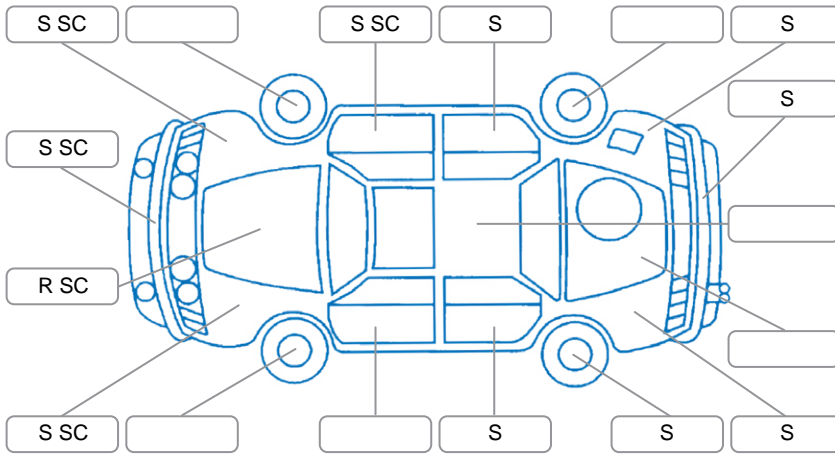

Report ID:	28,094,114	Version:	2
Created:	10 Apr 2026		

Make:	Hyundai	Model:	Santa FE
Body Style:	SUV	Year:	2018
Rego No.:	LLC165	Rego Expiry:	27 Jun 2026
WoF Expiry:	27 Mar 2026	Odometer:	162,249 Kms
Good No.:	28094114	VIN:	KMHST81XSJU860549
Next Service:	164488	Service History:	Yes

Key

S = Scratch R = Rust C = Crack * = Decals W = Significant scuffs
 D = Dent PT = Paint defect P = Pin dent SC = Stone Chips

Note: some defects and blemishes may not be displayed in the diagram

Body Inspection Comments