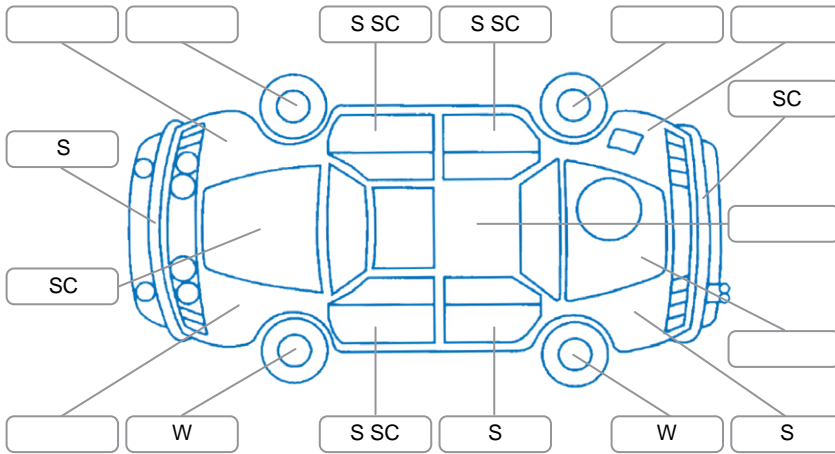

Report ID:	28,094,095	Version:	1
Created:	12 May 2026		

Make:	Toyota	Model:	Corolla
Body Style:	Hatchback	Year:	2013
Rego No.:	HEB405	Rego Expiry:	15 Jul 2026
WoF Expiry:	15 May 2027	Odometer:	162,095 Kms
Good No.:	28094095	VIN:	JTNKU3JEX0J025664
Next Service:	172,000 kms	Service History:	No

Key
 S = Scratch R = Rust C = Crack * = Decals W = Significant scuffs
 D = Dent PT = Paint defect P = Pin dent SC = Stone Chips

Note: some defects and blemishes may not be displayed in the diagram

Body Inspection Comments

Conditions During Body Inspection	Wet
-----------------------------------	-----

Under Carriage and Under Bonnet Inspection Comments

Front wheel drive.
 Freshly serviced.

Interior Comments

Seats:	Average
Carpets:	Average
Panels:	Average
Dashboard:	Average