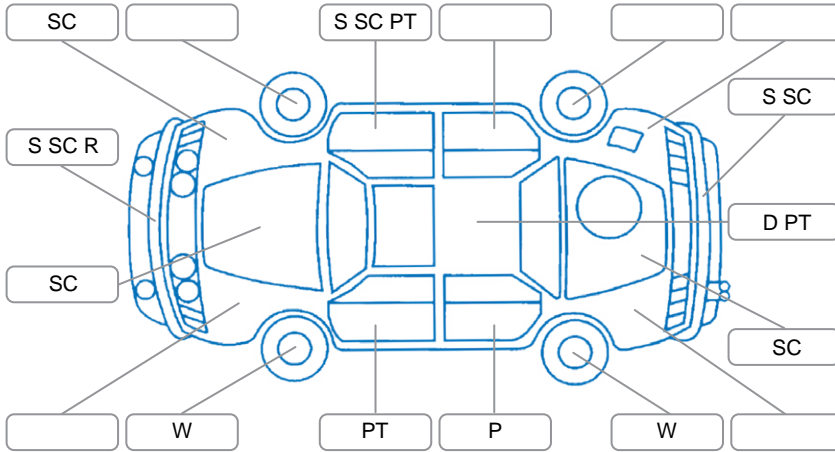

Key

S = Scratch R = Rust C = Crack * = Decals W = Significant scuffs
 D = Dent PT = Paint defect P = Pin dent SC = Stone Chips

Note: some defects and blemishes may not be displayed in the diagram

Body Inspection Comments

Rear centre seat belt fraying, both rear tyre edges cracked

Conditions During Body Inspection

Dry

Under Carriage and Under Bonnet Inspection Comments

FWD

Surface rust underside

Interior Comments

Seats:	driver seat torn
Carpets:	driver side carpet torn
Panels:	Good
Dashboard:	Good