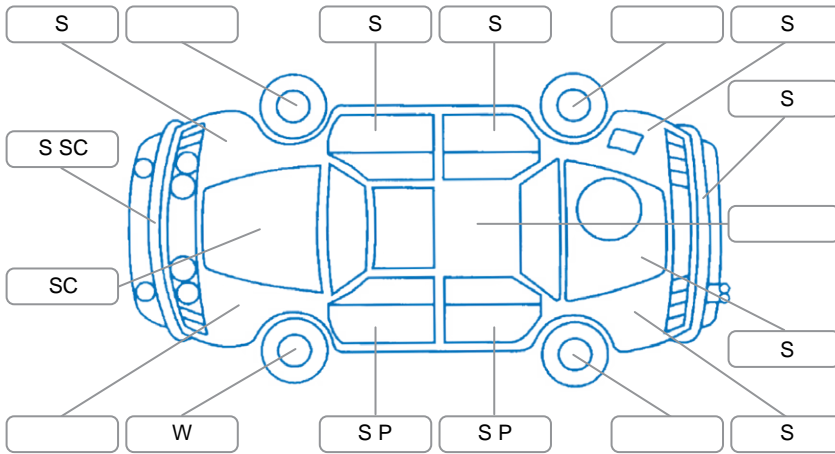

Report ID:	28,094,048	Version:	1
Created:	07 May 2026		

Make:	Holden	Model:	Barina
Body Style:	Sedan	Year:	2012
Rego No.:	GMD789	Rego Expiry:	26 Aug 2026
WoF Expiry:	07 May 2027	Odometer:	219,500 Kms
Good No.:	28094048	VIN:	KL3TA69E9CB166708
Next Service:	229400	Service History:	No

**Key**  
 S = Scratch    R = Rust    C = Crack    \* = Decals    W = Significant scuffs  
 D = Dent    PT = Paint defect    P = Pin dent    SC = Stone Chips

Note: some defects and blemishes may not be displayed in the diagram