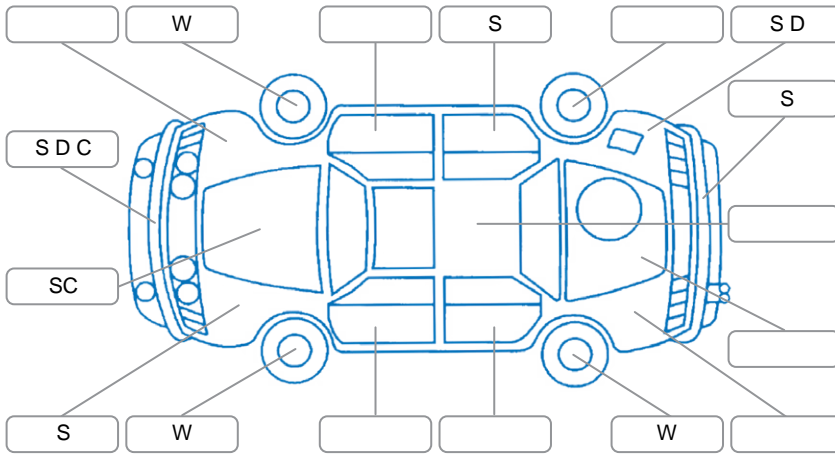

Report ID:	28,093,914	Version:	1
Created:	13 Apr 2026		

Make:	Mazda	Model:	Axela
Body Style:	Hatchback	Year:	2016
Rego No.:	NPS913	Rego Expiry:	15 Nov 2026
WoF Expiry:	21 Apr 2027	Odometer:	63,854 Kms
Good No.:	28093914	VIN:	7AT0C13JX21302274
Next Service:	74,000 Kms	Service History:	No

Key
 S = Scratch R = Rust C = Crack * = Decals W = Significant scuffs
 D = Dent PT = Paint defect P = Pin dent SC = Stone Chips

Note: some defects and blemishes may not be displayed in the diagram

Body Inspection Comments

Conditions During Body Inspection: Dry

Under Carriage and Under Bonnet Inspection Comments

Interior Comments

Seats:	Good
Carpets:	Good
Panels:	Good
Dashboard:	Good

General Comments

Road Conditions During Test Drive	Dry
Engine Timing Mechanism	Timing Chain
Evidence of Cam Belt Replacement	<input type="checkbox"/> Yes <input type="checkbox"/> No Kms
Inspected by:	Greg Morgan
Published by:	Francois Kleyn
Inspection Date:	02 Apr 2026