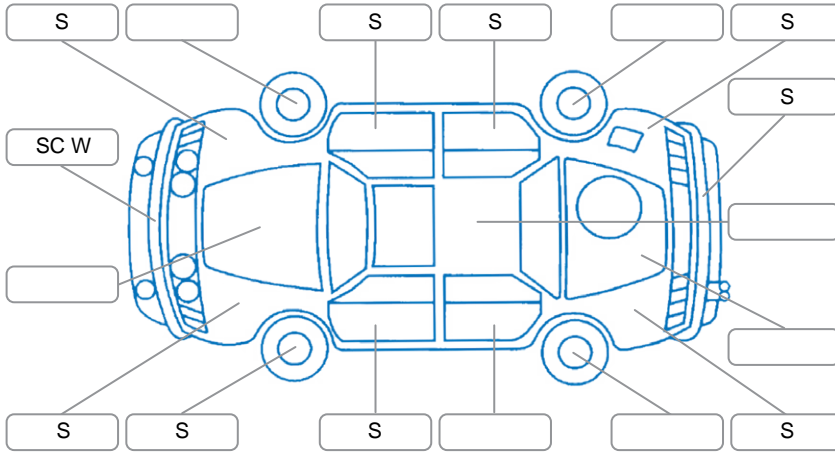

Report ID:	28,093,869	Version:	2
Created:	13 Apr 2026		

Make:	Hyundai	Model:	Tucson
Body Style:	SUV	Year:	2019
Rego No.:	MMG661	Rego Expiry:	19 Jan 2027
WoF Expiry:	22 Apr 2027	Odometer:	101,963 Kms
Good No.:	28093869	VIN:	TMAJ2813MLJ907667
Next Service:	114500 kms	Service History:	Yes

Key
 S = Scratch R = Rust C = Crack * = Decals W = Significant scuffs
 D = Dent PT = Paint defect P = Pin dent SC = Stone Chips

Note: some defects and blemishes may not be displayed in the diagram

Body Inspection Comments

Conditions During Body Inspection: Dry

Under Carriage and Under Bonnet Inspection Comments

Interior Comments

Seats:	Good
Carpets:	Good
Panels:	Good
Dashboard:	Good

General Comments

Road Conditions During Test Drive	Dry	
Engine Timing Mechanism	Timing Chain	
Evidence of Cam Belt Replacement	<input type="checkbox"/> Yes <input type="checkbox"/> No	Kms
Inspected by:	Caine Teke	
Published by:	Anna Zandstra	
Inspection Date:	07 Apr 2026	