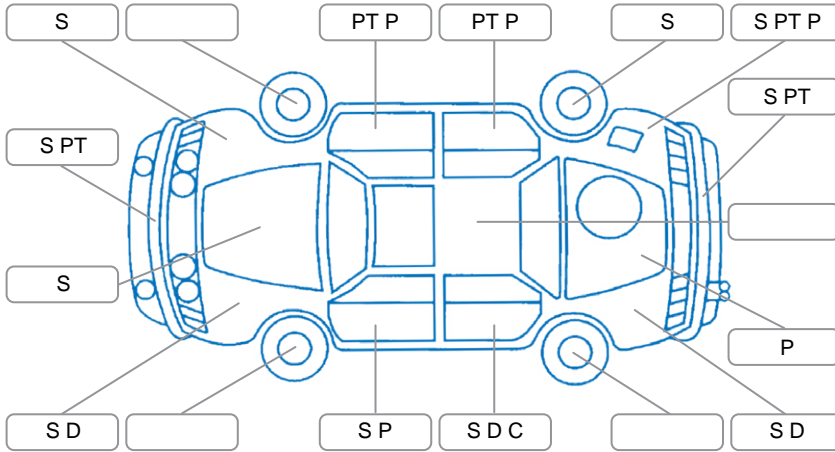

Report ID:	28,093,853	Version:	1
Created:	08 Apr 2026		

Make:	Ford	Model:	Explorer
Body Style:	SUV	Year:	2005
Rego No.:	CWM912	Rego Expiry:	24 Jun 2026
WoF Expiry:	12 Sep 2026	Odometer:	186,195 Kms
Good No.:	28093853	VIN:	1FMDU75W05ZA51931
Next Service:	Overdue.	Service History:	No

Key

S = Scratch R = Rust C = Crack * = Decals W = Significant scuffs
 D = Dent PT = Paint defect P = Pin dent SC = Stone Chips

Note: some defects and blemishes may not be displayed in the diagram

Body Inspection Comments

- A/C not pushing cold air.
- Headliner coming out.
- Bonnet chip guard broken.
- Rear right window tint bubbling.

Conditions During Body Inspection Dry

Under Carriage and Under Bonnet Inspection Comments

Oil leaks.

Interior Comments

Seats:	Poor
Carpets:	Poor
Panels:	Poor
Dashboard:	Poor

General Comments

- 4WD. Drivers seat belt damaged. Hand brake dash light doesn't turn off when handbrake is released.
- Drivers seat leather torn.
- Dash lights for tyre pressure, oil pressure and oil change required on.