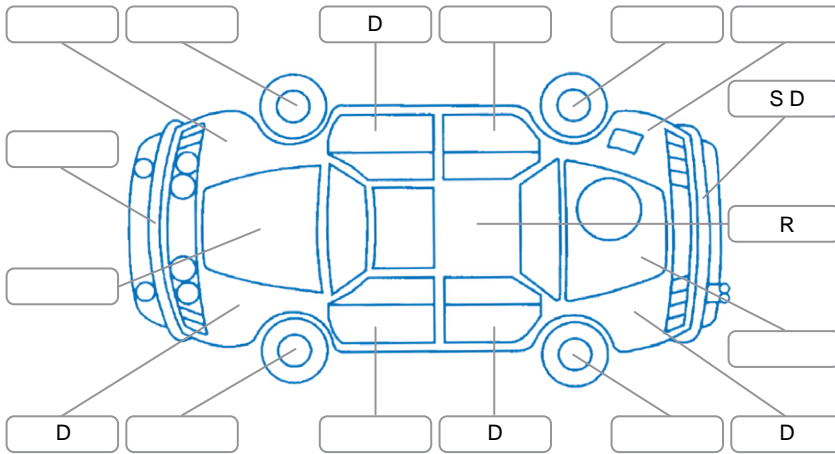

Report ID:	28,093,848	Version:	2
Created:	09 Apr 2026		

Make:	Nissan	Model:	X-Trail
Body Style:	SUV	Year:	2022
Rego No.:	NYZ341	Rego Expiry:	19 Jul 2026
WoF Expiry:	09 Apr 2027	Odometer:	65,957 Kms
Good No.:	28093848	VIN:	JN1TBNT32A0065870
Next Service:	76,408 kms	Service History:	Yes

**Key**  
 S = Scratch    R = Rust    C = Crack    \* = Decals    W = Significant scuffs  
 D = Dent    PT = Paint defect    P = Pin dent    SC = Stone Chips

Note: some defects and blemishes may not be displayed in the diagram