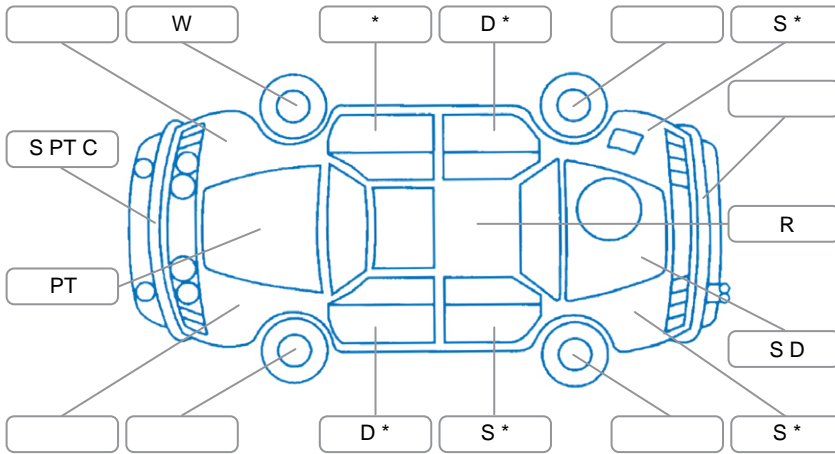

Report ID:	28,093,807	Version:	1
Created:	04 Apr 2026		

Make:	Ford	Model:	Ranger
Body Style:	Utility	Year:	2016
Rego No.:	ITFOX	Rego Expiry:	28 Jul 2026
WoF Expiry:	13 Feb 2026	Odometer:	132,257 Kms
Good No.:	28093807	VIN:	MNAUMFF50GW599126
Next Service:	133,724 kms	Service History:	Yes

Key
 S = Scratch R = Rust C = Crack * = Decals W = Significant scuffs
 D = Dent PT = Paint defect P = Pin dent SC = Stone Chips

Note: some defects and blemishes may not be displayed in the diagram

Body Inspection Comments