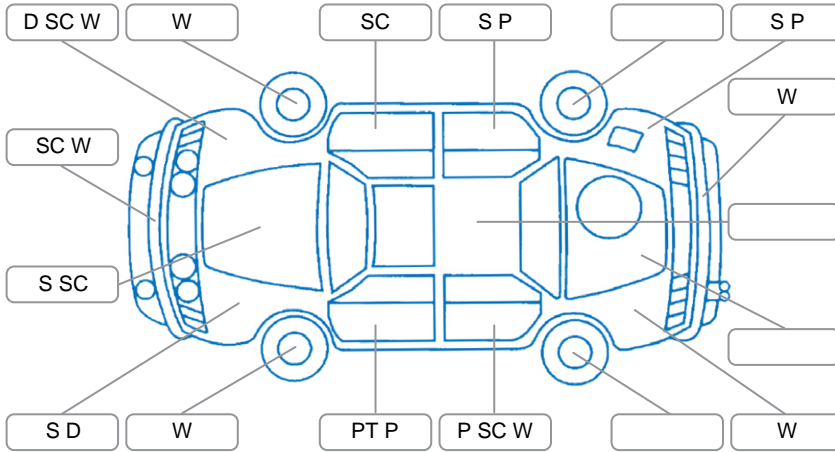

Report ID:	28,093,784	Version:	2
Created:	17 Apr 2026		

Make:	Volkswagen	Model:	Tiguan
Body Style:	Wagon	Year:	2009
Rego No.:	MCD287	Rego Expiry:	19 Apr 2026
WoF Expiry:	30 Apr 2027	Odometer:	118,866 Kms
Good No.:	28093784	VIN:	WVGZZZ5NZAW031989
Next Service:	128800kms	Service History:	No

**Key**

S = Scratch    R = Rust    C = Crack    \* = Decals    W = Significant scuffs  
 D = Dent    PT = Paint defect    P = Pin dent    SC = Stone Chips

Note: some defects and blemishes may not be displayed in the diagram