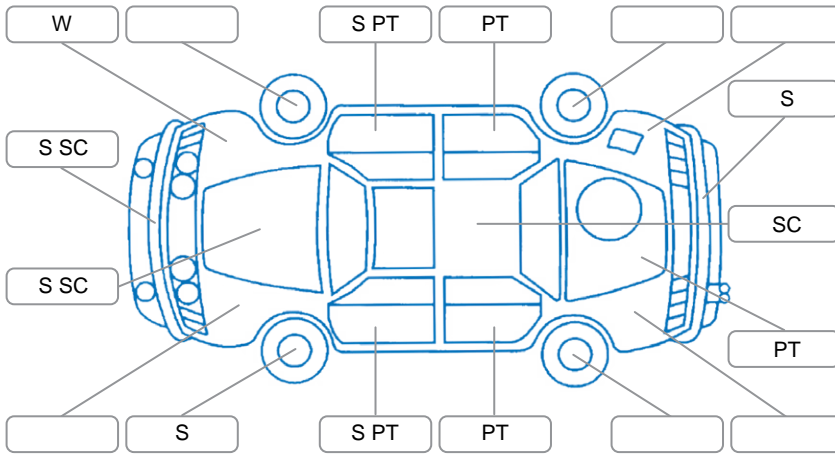

Report ID:	28,093,766	Version:	1
Created:	01 Apr 2026		

Make:	Volkswagen	Model:	ID3
Body Style:	Hatchback	Year:	2020
Rego No.:	NHE224	Rego Expiry:	03 Jul 2026
WoF Expiry:	13 Mar 2027	Odometer:	39,155 Kms
Good No.:	28093766	VIN:	WVWZZZE1ZMP006660
Next Service:	43,808km's	Service History:	No

Key

S = Scratch R = Rust C = Crack * = Decals W = Significant scuffs
D = Dent PT = Paint defect P = Pin dent SC = Stone Chips

Note: some defects and blemishes may not be displayed in the diagram

Body Inspection Comments

Left side front area of plastic sill cover has been melted & plastic has deformed out of shape.

Conditions During Body Inspection

Dry

Under Carriage and Under Bonnet Inspection Comments

Interior Comments

Seats:	Average
Carpets:	Good
Panels:	Good
Dashboard:	Good