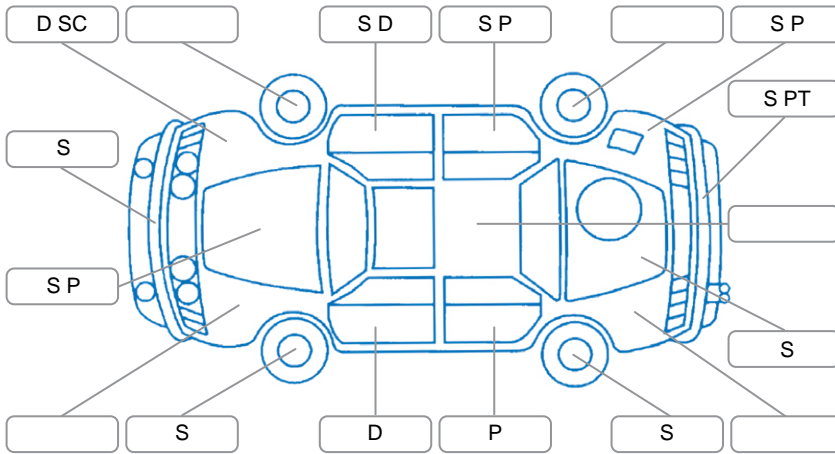

Key

S = Scratch R = Rust C = Crack * = Decals W = Significant scuffs
 D = Dent PT = Paint defect P = Pin dent SC = Stone Chips

Note: some defects and blemishes may not be displayed in the diagram

Body Inspection Comments

Conditions During Body Inspection: Dry

Under Carriage and Under Bonnet Inspection Comments

Weep from sump.

Interior Comments

Seats:	Average
Carpets:	Average
Panels:	Average
Dashboard:	Average

General Comments