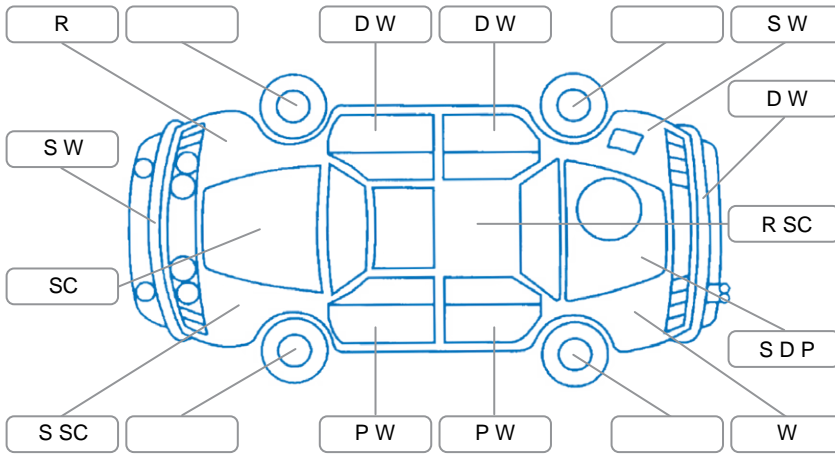

Report ID:	28,093,600	Version:	1
Created:	22 Apr 2026		

Make:	Volkswagen	Model:	T5
Body Style:	Van	Year:	2011
Rego No.:	FYJ599	Rego Expiry:	28 Nov 2026
WoF Expiry:	09 Dec 2026	Odometer:	164,515 Kms
Good No.:	28093600	VIN:	WV1ZZZ7HZZBH113476
Next Service:	173,000km	Service History:	Yes

### Key

S = Scratch    R = Rust    C = Crack    \* = Decals    W = Significant scuffs  
 D = Dent    PT = Paint defect    P = Pin dent    SC = Stone Chips

Note: some defects and blemishes may not be displayed in the diagram