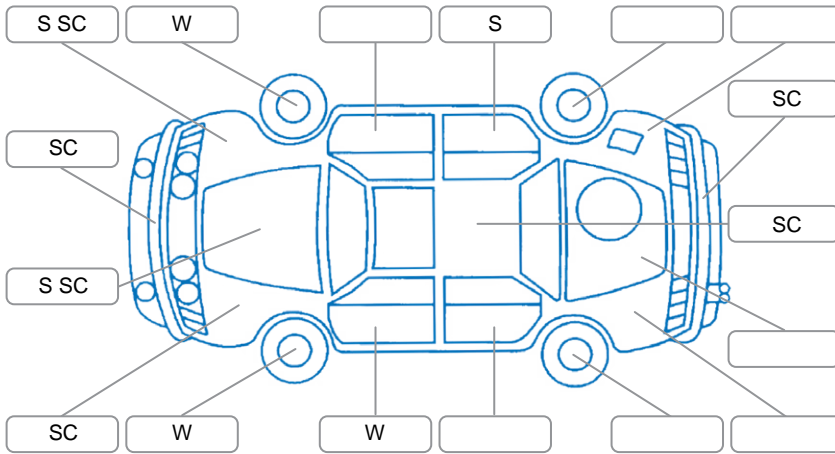

Report ID:	28,093,573	Version:	2
Created:	22 Apr 2026		

Make:	Honda	Model:	Civic
Body Style:	Hatchback	Year:	2018
Rego No.:	LPJ780	Rego Expiry:	29 Aug 2026
WoF Expiry:	05 May 2027	Odometer:	93,430 Kms
Good No.:	28093573	VIN:	MRHFK5860JT071120
Next Service:	103,000km	Service History:	Yes

Key
 S = Scratch R = Rust C = Crack * = Decals W = Significant scuffs
 D = Dent PT = Paint defect P = Pin dent SC = Stone Chips

Note: some defects and blemishes may not be displayed in the diagram

Body Inspection Comments