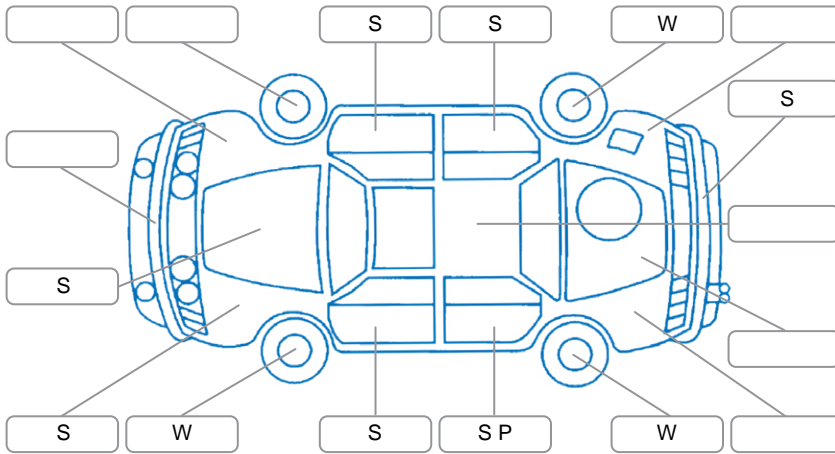

Report ID:	28,093,415	Version:	1
Created:	17 Apr 2026		

Make:	Mercedes-Benz	Model:	A-Class
Body Style:	Hatchback	Year:	2018
Rego No.:	LDL636	Rego Expiry:	14 Jan 2027
WoF Expiry:	15 Jan 2027	Odometer:	48,309 Kms
Good No.:	28093415	VIN:	WDD1760422J648255
Next Service:	57,000 kms	Service History:	No

Key

S = Scratch R = Rust C = Crack * = Decals W = Significant scuffs
 D = Dent PT = Paint defect P = Pin dent SC = Stone Chips

Note: some defects and blemishes may not be displayed in the diagram

Body Inspection Comments