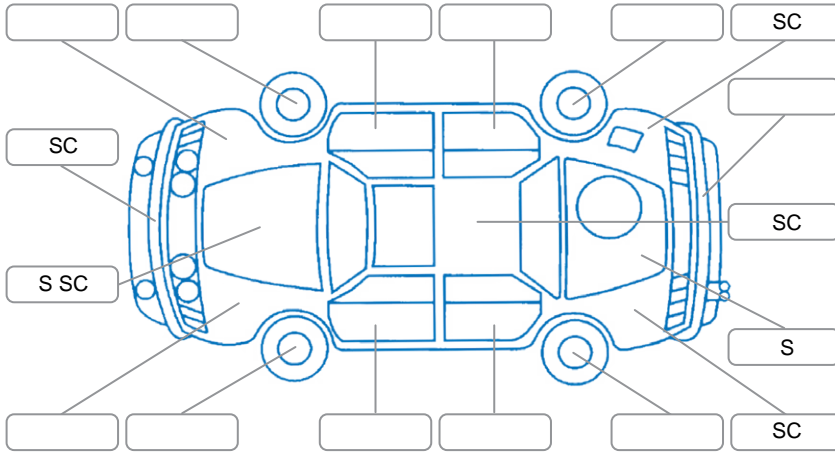

Report ID:	28,093,404	Version:	1
Created:	08 Apr 2026		

Make:	Mitsubishi	Model:	Triton
Body Style:	Utility	Year:	2022
Rego No.:	PPH797	Rego Expiry:	31 May 2026
WoF Expiry:	04 Nov 2026	Odometer:	227,394 Kms
Good No.:	28093404	VIN:	MMAJLKL10NH039697
Next Service:	236300	Service History:	Yes

**Key**

S = Scratch    R = Rust    C = Crack    \* = Decals    W = Significant scuffs  
 D = Dent    PT = Paint defect    P = Pin dent    SC = Stone Chips

Note: some defects and blemishes may not be displayed in the diagram