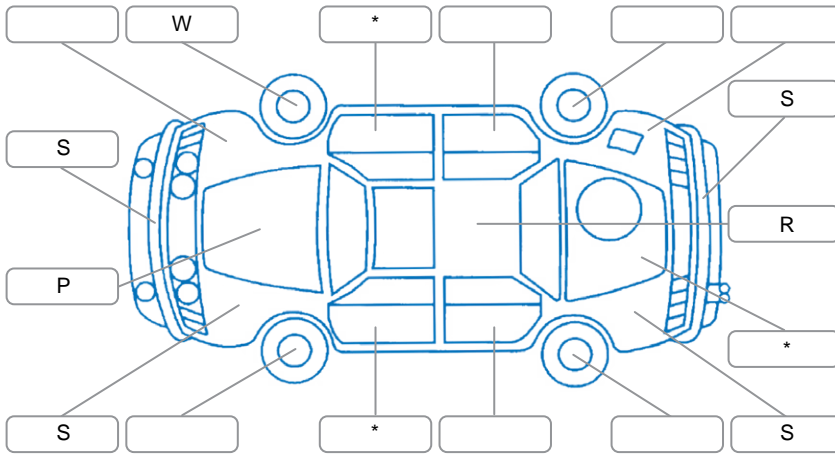

Report ID:	28,093,399	Version:	2
Created:	01 Apr 2026		

Make:	Suzuki	Model:	Swift
Body Style:	Hatchback	Year:	2022
Rego No.:	PGG984	Rego Expiry:	24 May 2026
WoF Expiry:	29 May 2026	Odometer:	38,585 Kms
Good No.:	28093399	VIN:	JSAAZC83S00407305
Next Service:	51,000 kms	Service History:	Yes

Key
 S = Scratch R = Rust C = Crack * = Decals W = Significant scuffs
 D = Dent PT = Paint defect P = Pin dent SC = Stone Chips

Note: some defects and blemishes may not be displayed in the diagram

Body Inspection Comments