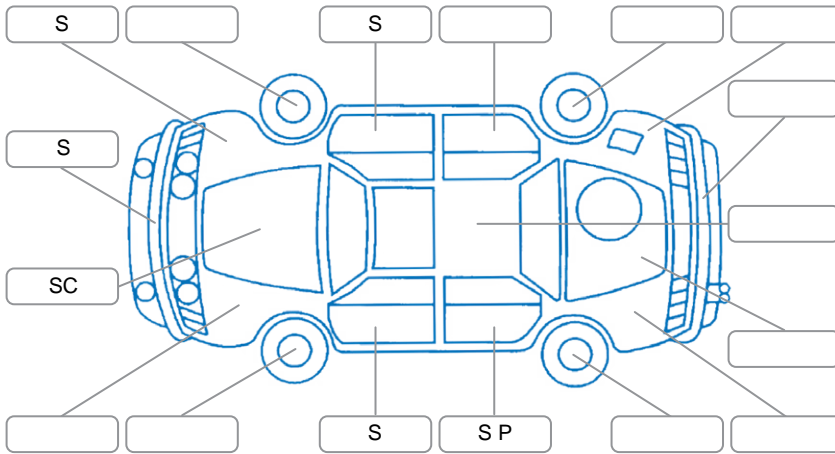

Report ID:	28,093,334	Version:	2
Created:	13 Apr 2026		

Make:	Toyota	Model:	Rav4
Body Style:	SUV	Year:	2022
Rego No.:	PGY19	Rego Expiry:	16 Jul 2026
WoF Expiry:	27 Apr 2027	Odometer:	61,699 Kms
Good No.:	28093334	VIN:	JTMR13FV90D088810
Next Service:	12/2/27 or 75000km	Service History:	Yes

Key
 S = Scratch R = Rust C = Crack * = Decals W = Significant scuffs
 D = Dent PT = Paint defect P = Pin dent SC = Stone Chips

Note: some defects and blemishes may not be displayed in the diagram

Body Inspection Comments