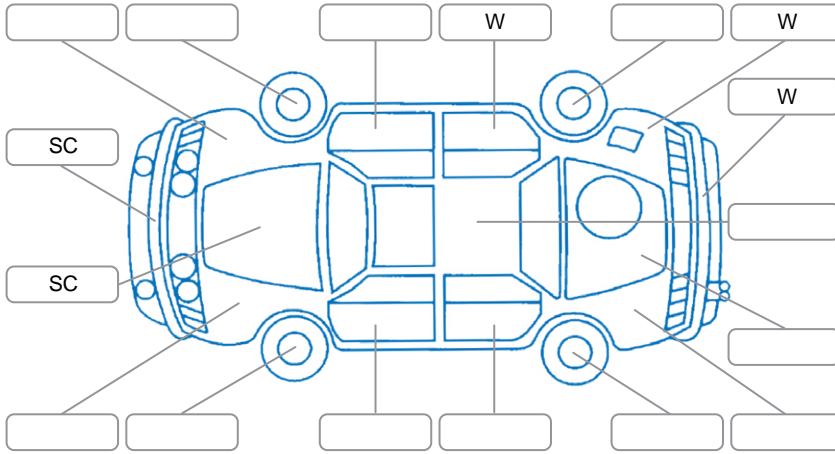

Report ID:	28,093,323	Version:	1
Created:	21 Apr 2026		

Make:	Hyundai	Model:	Santa FE
Body Style:	SUV	Year:	2015
Rego No.:	JAA883	Rego Expiry:	10 Oct 2026
WoF Expiry:	01 May 2027	Odometer:	137,660 Kms
Good No.:	28093323	VIN:	KMHST81XSFU457868
Next Service:	147700	Service History:	No

**Key**

S = Scratch    R = Rust    C = Crack    \* = Decals    W = Significant scuffs  
 D = Dent    PT = Paint defect    P = Pin dent    SC = Stone Chips

Note: some defects and blemishes may not be displayed in the diagram