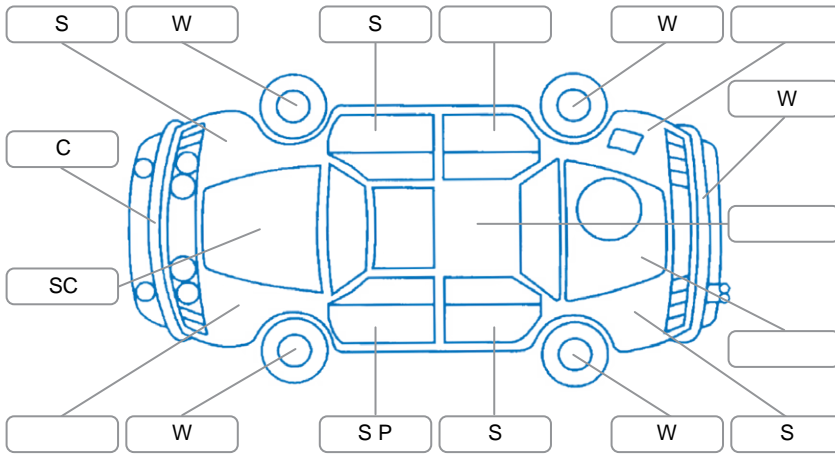

Report ID:	28,093,277	Version:	1
Created:	02 Apr 2026		

Make:	BMW	Model:	550i
Body Style:	Wagon	Year:	2010
Rego No.:	MMF251	Rego Expiry:	07 May 2026
WoF Expiry:	11 Mar 2027	Odometer:	117,436 Kms
Good No.:	28093277	VIN:	WBAPW520X0CZ16087
Next Service:	24/10/25 or 126000km	Service History:	No

Key
 S = Scratch R = Rust C = Crack * = Decals W = Significant scuffs
 D = Dent PT = Paint defect P = Pin dent SC = Stone Chips

Note: some defects and blemishes may not be displayed in the diagram

Body Inspection Comments

Conditions During Body Inspection: Dry

Under Carriage and Under Bonnet Inspection Comments

Interior Comments

Seats:	Good
Carpets:	Average
Panels:	Average
Dashboard:	Good

General Comments

Vehicle drove ok.

Road Conditions During Test Drive	Dry
Engine Timing Mechanism	Timing Chain
Evidence of Cam Belt Replacement	<input type="checkbox"/> Yes <input type="checkbox"/> No Kms
Inspected by:	Aaron Johnson
Published by:	Aaron Johnson
Inspection Date:	02 Apr 2026