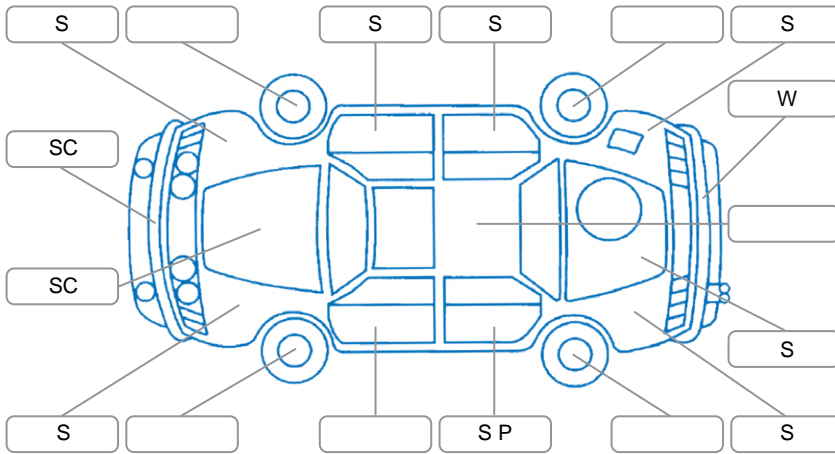

Report ID:	28,093,208	Version:	1
Created:	01 Apr 2026		

Make:	Toyota	Model:	Highlander
Body Style:	SUV	Year:	2012
Rego No.:	GJL3	Rego Expiry:	30 Jan 2027
WoF Expiry:	19 Mar 2027	Odometer:	223,324 Kms
Good No.:	28093208	VIN:	JTEES41A502198153
Next Service:	11/4/26 or 227000km	Service History:	Yes

Key
 S = Scratch R = Rust C = Crack * = Decals W = Significant scuffs
 D = Dent PT = Paint defect P = Pin dent SC = Stone Chips

Note: some defects and blemishes may not be displayed in the diagram

Body Inspection Comments

Stone chips in windscreen.

Conditions During Body Inspection: Dry

Under Carriage and Under Bonnet Inspection Comments

Interior Comments

Seats:	Average
Carpets:	Average
Panels:	Good
Dashboard:	Good

General Comments