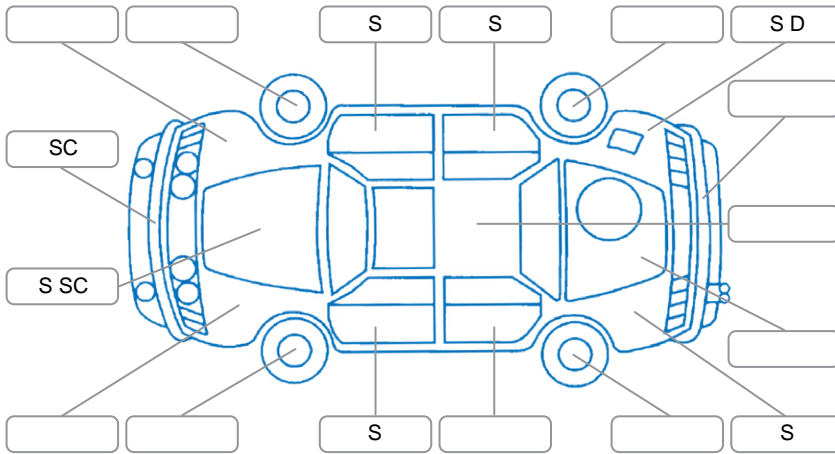

### Key

S = Scratch    R = Rust    C = Crack    \* = Decals    W = Significant scuffs  
 D = Dent    PT = Paint defect    P = Pin dent    SC = Stone Chips

Note: some defects and blemishes may not be displayed in the diagram

### Body Inspection Comments

Rear wiper torn, front bumper left plastic cover need to refit, driver side door seal torn,

Conditions During Body Inspection