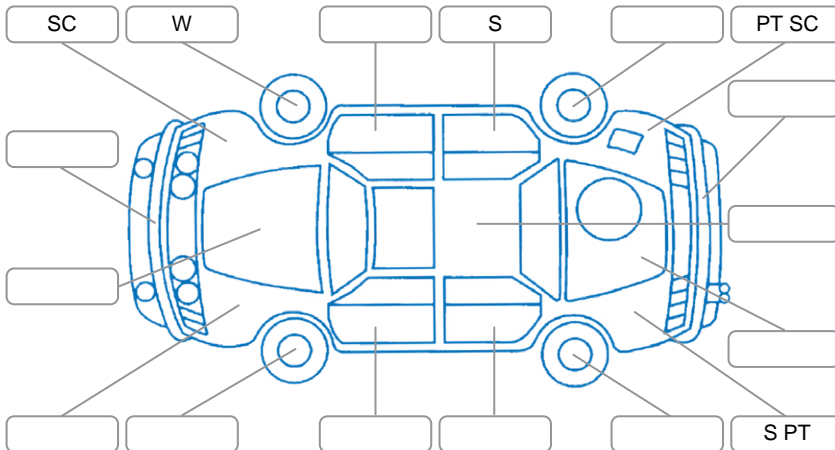

Report ID:	28,093,040	Version:	1
Created:	01 Apr 2026		

Make:	Ford	Model:	Ranger
Body Style:	Utility	Year:	2020
Rego No.:	PGJ393	Rego Expiry:	14 Jun 2026
WoF Expiry:	20 Sep 2026	Odometer:	118,976 Kms
Good No.:	28093040	VIN:	MPBUMFF60LX292135
Next Service:	29/4/26 or 125700km	Service History:	No

Key
 S = Scratch R = Rust C = Crack * = Decals W = Significant scuffs
 D = Dent PT = Paint defect P = Pin dent SC = Stone Chips

Note: some defects and blemishes may not be displayed in the diagram

Body Inspection Comments

Surface corrosion underneath vehicle.
 Paint coming off both LH and RH decks sides.

Conditions During Body Inspection	Wet
-----------------------------------	-----

Under Carriage and Under Bonnet Inspection Comments