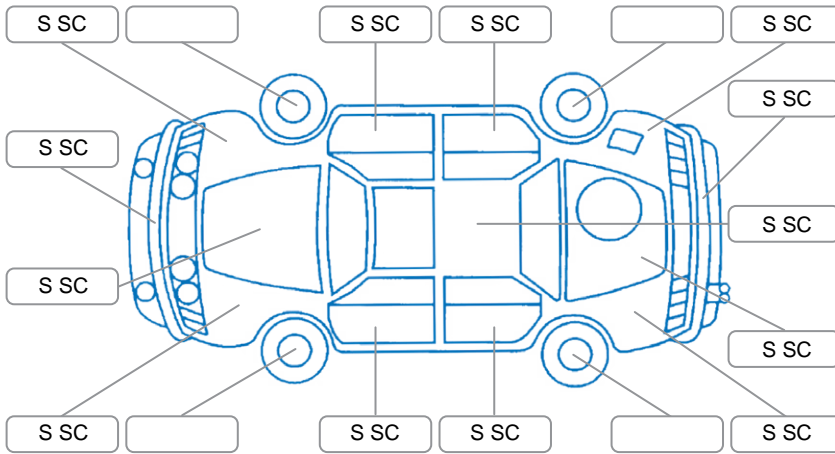

Report ID:	28,093,017	Version:	2
Created:	17 Apr 2026		

Make:	Nissan	Model:	Navara
Body Style:	Utility	Year:	2013
Rego No.:	GZB429	Rego Expiry:	01 Jun 2026
WoF Expiry:		Odometer:	158,090 Kms
Good No.:	28093017	VIN:	VSKCVAD40A0515074
Next Service:	due	Service History:	No

Key
 S = Scratch R = Rust C = Crack * = Decals W = Significant scuffs
 D = Dent PT = Paint defect P = Pin dent SC = Stone Chips

Note: some defects and blemishes may not be displayed in the diagram

Body Inspection Comments

Aftermarket gear knob boost gauge throttle controller and turbo piping installed/

Conditions During Body Inspection

Dry

Under Carriage and Under Bonnet Inspection Comments

2wd/engine oil leak/underbody surface rust/aftermarket exhaust and intake pipes