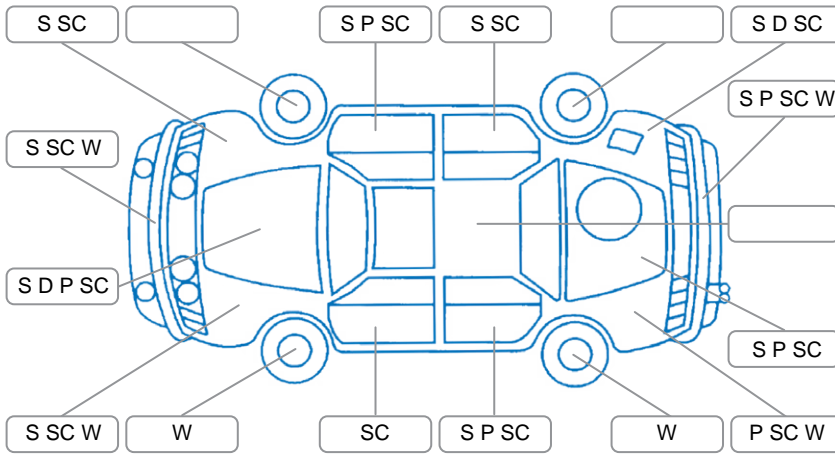

Report ID:	28,092,973	Version:	1
Created:	02 Apr 2026		

Make:	Hyundai	Model:	Tucson
Body Style:	SUV	Year:	2010
Rego No.:	FGB650	Rego Expiry:	03 Jun 2026
WoF Expiry:	18 Sep 2026	Odometer:	123,157 Kms
Good No.:	28092973	VIN:	KMHJN81BMAU183658
Next Service:	111,000 kms	Service History:	Yes

Key

S = Scratch R = Rust C = Crack * = Decals W = Significant scuffs
 D = Dent PT = Paint defect P = Pin dent SC = Stone Chips

Note: some defects and blemishes may not be displayed in the diagram

Body Inspection Comments

Fog lights not fitting correctly,
 Left and right front tyres worn on outer edges
 Drivers sun visor mirror cover missing
 Dent left sill

Conditions During Body Inspection	Dry
-----------------------------------	-----

Under Carriage and Under Bonnet Inspection Comments

Engine undertray cracked,

Interior Comments

Seats:	Good
Carpets:	Good
Panels:	Good
Dashboard:	Good

General Comments

Rear brake noise when reversing

Road Conditions During Test Drive	Dry
Engine Timing Mechanism	Cambelt
Evidence of Cam Belt Replacement	<input checked="" type="checkbox"/> Yes <input type="checkbox"/> No 96,000 Kms
Inspected by:	Dean Sinclair
Published by:	Dean Sinclair
Inspection Date:	02 Apr 2026