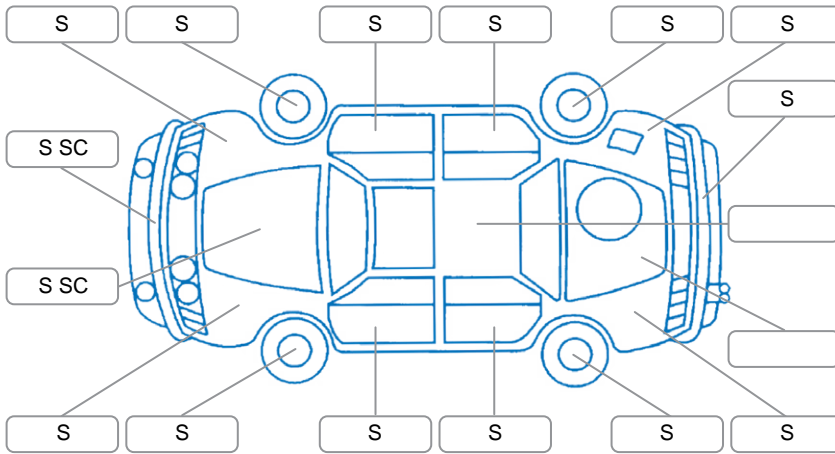

Report ID:	28,092,960	Version:	2
Created:	24 May 2026		

Make:	Holden	Model:	Captiva 7
Body Style:	SUV	Year:	2018
Rego No.:	LRU77	Rego Expiry:	18 Oct 2026
WoF Expiry:	03 Jun 2027	Odometer:	98,200 Kms
Good No.:	28092960	VIN:	KL3CD2669JB045396
Next Service:	108,000 Kms	Service History:	No

Key
 S = Scratch R = Rust C = Crack * = Decals W = Significant scuffs
 D = Dent PT = Paint defect P = Pin dent SC = Stone Chips

Note: some defects and blemishes may not be displayed in the diagram

Body Inspection Comments