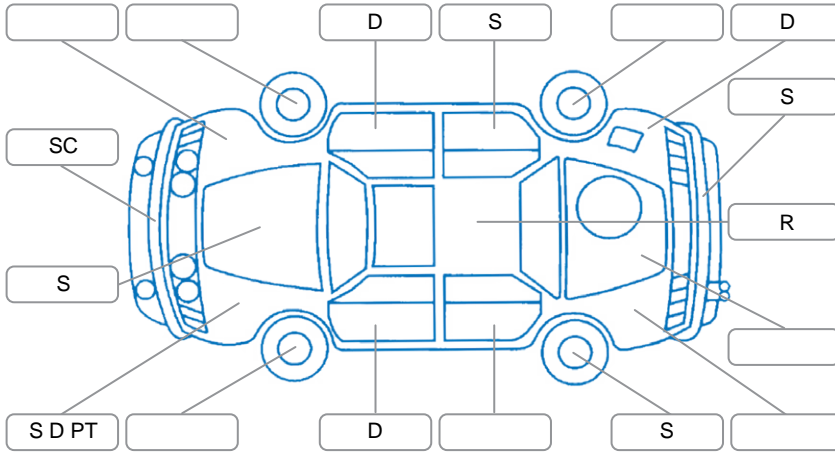

Key

S = Scratch R = Rust C = Crack * = Decals W = Significant scuffs
 D = Dent PT = Paint defect P = Pin dent SC = Stone Chips

Note: some defects and blemishes may not be displayed in the diagram

Body Inspection Comments

Windscreen stone chip - been repaired, exterior driver's door weatherstrip trim broken clip.

Conditions During Body Inspection

Under Carriage and Under Bonnet Inspection Comments

Interior Comments

Seats:	Good
Carpets:	Good
Panels:	Good
Dashboard:	Good