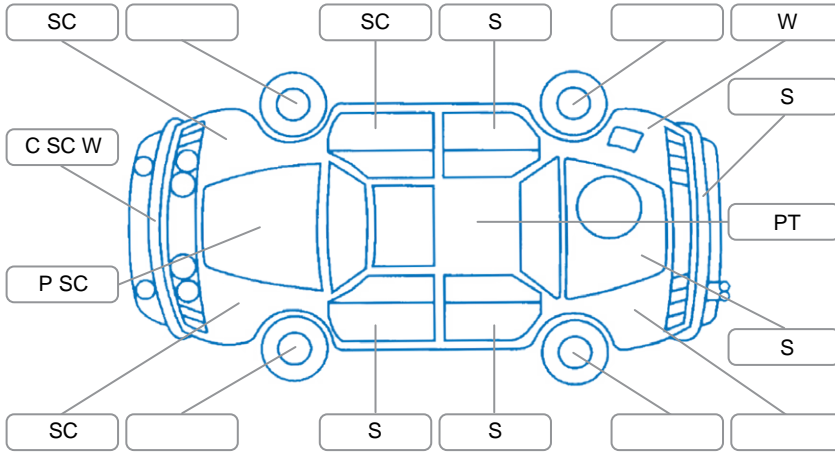

Report ID:	28,092,892	Version:	5
Created:	13 Apr 2026		

Make:	Toyota	Model:	Corolla
Body Style:	Sedan	Year:	2016
Rego No.:	JPP457	Rego Expiry:	25 Jun 2026
WoF Expiry:	27 Apr 2027	Odometer:	169,975 Kms
Good No.:	28092892	VIN:	MR053REH205279915
Next Service:	10/04/27 or 180000	Service History:	No

Key
 S = Scratch R = Rust C = Crack * = Decals W = Significant scuffs
 D = Dent PT = Paint defect P = Pin dent SC = Stone Chips

Note: some defects and blemishes may not be displayed in the diagram

Body Inspection Comments

Conditions During Body Inspection: Dry

Under Carriage and Under Bonnet Inspection Comments

Interior Comments

Seats:	Good
Carpets:	Average
Panels:	Good
Dashboard:	Good

General Comments

Vehicle drove well.

Road Conditions During Test Drive	Dry
Engine Timing Mechanism	Timing Chain
Evidence of Cam Belt Replacement	<input type="checkbox"/> Yes <input type="checkbox"/> No Kms
Inspected by:	Jayden Roxburgh
Published by:	Jayden Roxburgh
Inspection Date:	13 Apr 2026