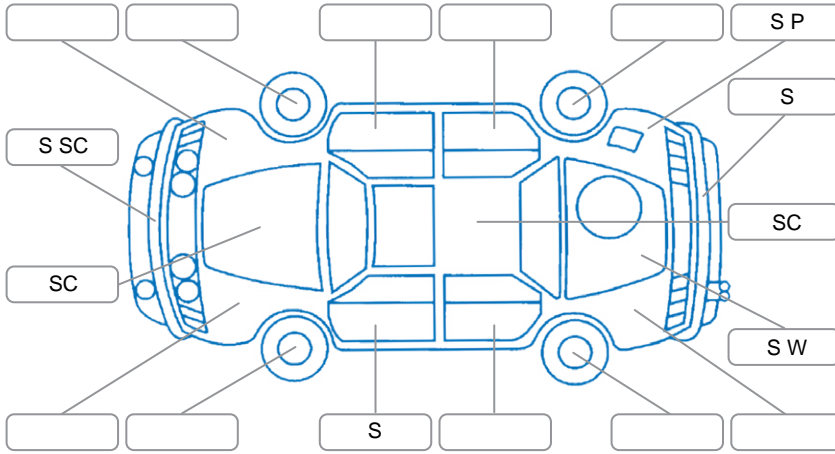

Report ID:	28,092,871	Version:	1
Created:	13 Apr 2026		

Make:	Land Rover	Model:	Discovery Sport
Body Style:	SUV	Year:	2016
Rego No.:	JRU477	Rego Expiry:	16 Mar 2027
WoF Expiry:	24 Apr 2027	Odometer:	138,987 Kms
Good No.:	28092871	VIN:	SALCA2AC4GH575513
Next Service:	148,977km's	Service History:	Yes

Key

S = Scratch R = Rust C = Crack * = Decals W = Significant scuffs
 D = Dent PT = Paint defect P = Pin dent SC = Stone Chips

Note: some defects and blemishes may not be displayed in the diagram

Body Inspection Comments