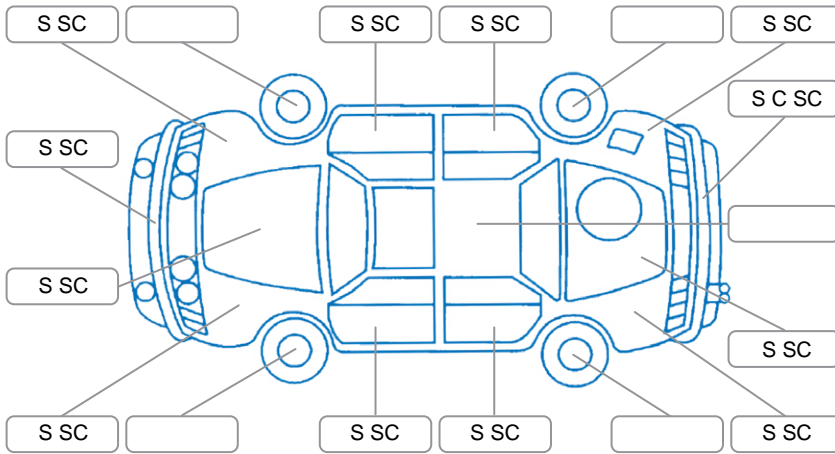

Report ID:	28,092,859	Version:	1
Created:	01 Apr 2026		

Make:	Mazda	Model:	Axela
Body Style:	Hatchback	Year:	2010
Rego No.:	NRN457	Rego Expiry:	04 May 2026
WoF Expiry:	25 Jun 2026	Odometer:	199,484 Kms
Good No.:	28092859	VIN:	7AT0C13JX21114125
Next Service:	195000	Service History:	No

### Key

S = Scratch    R = Rust    C = Crack    \* = Decals    W = Significant scuffs  
 D = Dent    PT = Paint defect    P = Pin dent    SC = Stone Chips

Note: some defects and blemishes may not be displayed in the diagram