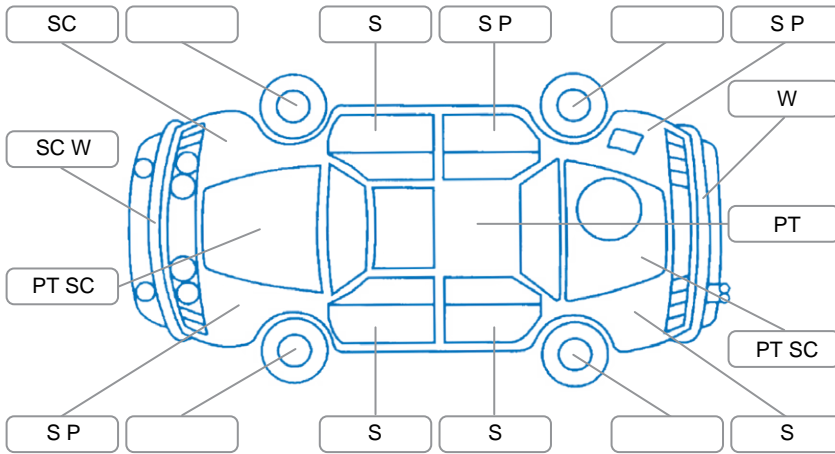

Key
 S = Scratch R = Rust C = Crack * = Decals W = Significant scuffs
 D = Dent PT = Paint defect P = Pin dent SC = Stone Chips

Note: some defects and blemishes may not be displayed in the diagram

Body Inspection Comments

Clear coat deteriorating on majority of bonnet.
 Big patch of clear coat peeling off roof.
 Stone chips in windscreen.

Conditions During Body Inspection: Dry

Under Carriage and Under Bonnet Inspection Comments

Play in front sway bar.

Interior Comments

Seats:	Average
Carpets:	Average
Panels:	Good
Dashboard:	Good

General Comments

Vehicle drove well.
 Front suspension noisy going over bumps.

Road Conditions During Test Drive	Dry		
Engine Timing Mechanism	Timing Chain		
Evidence of Cam Belt Replacement	<input type="checkbox"/> Yes	<input type="checkbox"/> No	Kms
Inspected by:	Aaron Johnson		
Published by:	Aaron Johnson		
Inspection Date:	02 Apr 2026		