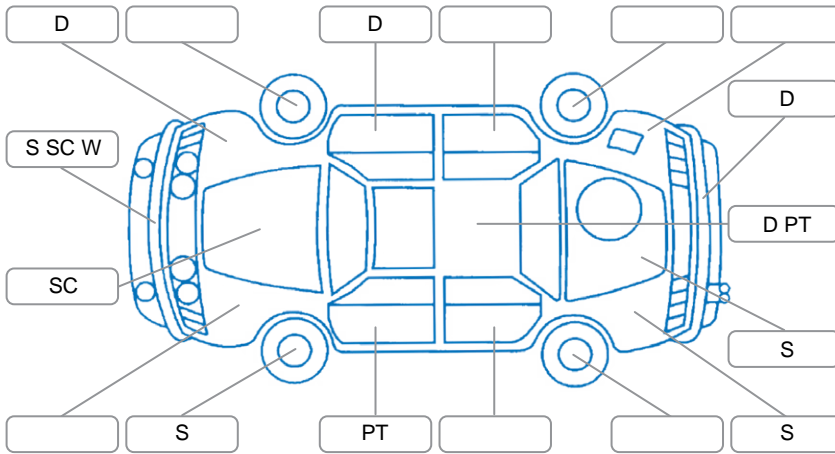

Report ID:	28,092,757	Version:	1
Created:	02 Apr 2026		

Make:	Subaru	Model:	Forester
Body Style:	SUV	Year:	2013
Rego No.:	GUN404	Rego Expiry:	18 Jul 2026
WoF Expiry:	16 Apr 2026	Odometer:	154,437 Kms
Good No.:	28092757	VIN:	JF2SJ9KC5DG006124
Next Service:	155000 kms	Service History:	No

Key
 S = Scratch R = Rust C = Crack * = Decals W = Significant scuffs
 D = Dent PT = Paint defect P = Pin dent SC = Stone Chips

Note: some defects and blemishes may not be displayed in the diagram

Body Inspection Comments

Conditions During Body Inspection: Dry

Under Carriage and Under Bonnet Inspection Comments

Engine oil stains. Front lower control arm rear bushings splitting.

Interior Comments

Seats:	Good
Carpets:	Good
Panels:	Good
Dashboard:	Good