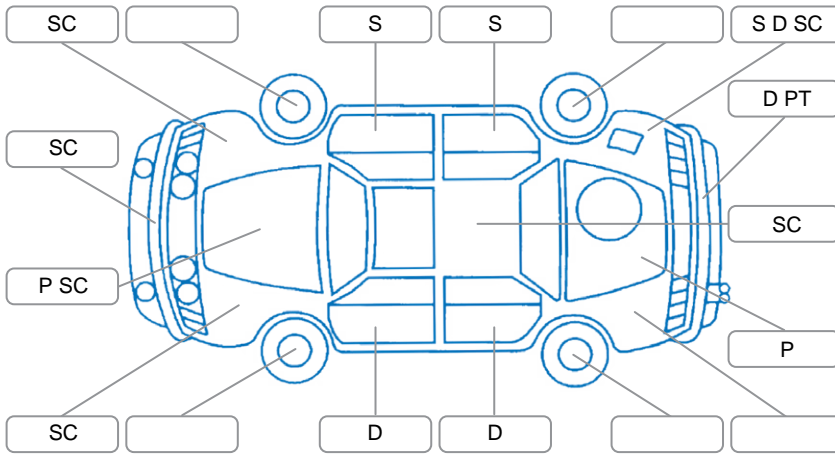

Key

S = Scratch R = Rust C = Crack * = Decals W = Significant scuffs
 D = Dent PT = Paint defect P = Pin dent SC = Stone Chips

Note: some defects and blemishes may not be displayed in the diagram

Body Inspection Comments

Small stone chip in front windscreen
 Dent in lower right rear of rear tray and dent in rear bumper

Conditions During Body Inspection Dry

Under Carriage and Under Bonnet Inspection Comments

4WD

Interior Comments