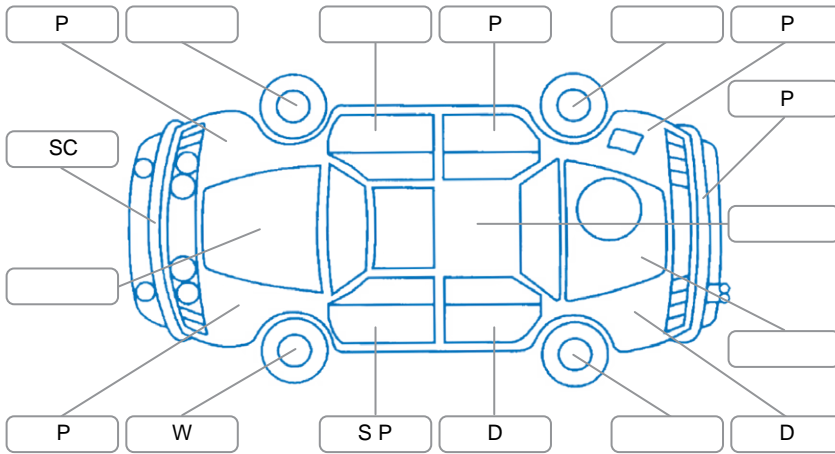

Report ID:	28,092,579	Version:	1
Created:	04 Apr 2026		

Make:	Skoda	Model:	Fabia
Body Style:	Hatchback	Year:	2020
Rego No.:	NEZ690	Rego Expiry:	30 Jun 2026
WoF Expiry:	19 Feb 2027	Odometer:	42,338 Kms
Good No.:	28092579	VIN:	TMBFR6NJ4LZ068810
Next Service:	52651	Service History:	No

Key

S = Scratch R = Rust C = Crack * = Decals W = Significant scuffs
 D = Dent PT = Paint defect P = Pin dent SC = Stone Chips

Note: some defects and blemishes may not be displayed in the diagram

Body Inspection Comments

Windscreen stone chip in CVA

Conditions During Body Inspection

Dry

Under Carriage and Under Bonnet Inspection Comments

Interior Comments

Seats:	Average
Carpets:	Average
Panels:	Average
Dashboard:	Average

General Comments