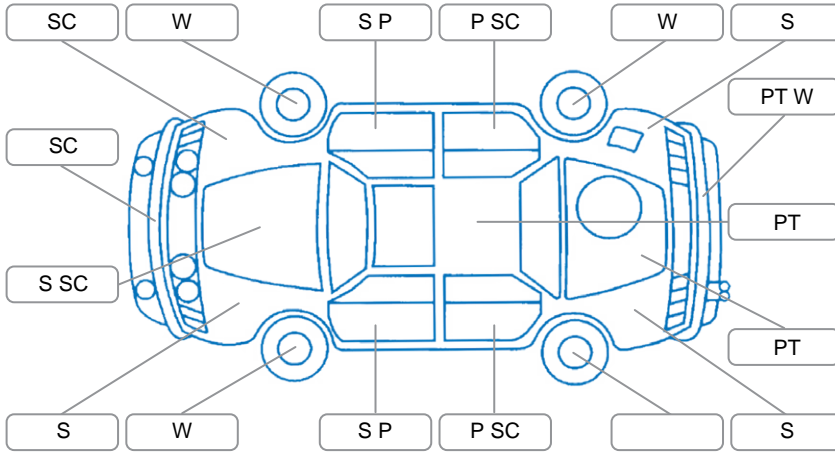

Report ID:	28,092,533	Version:	2
Created:	23 Apr 2026		

Make:	Mitsubishi	Model:	Galant
Body Style:	Hatchback	Year:	2009
Rego No.:	JTG642	Rego Expiry:	30 Jun 2026
WoF Expiry:	18 Feb 2027	Odometer:	146,393 Kms
Good No.:	28092533	VIN:	7AT0CJ0JX15101104
Next Service:	22/04/27 or 156000	Service History:	No

Key

S = Scratch R = Rust C = Crack * = Decals W = Significant scuffs
 D = Dent PT = Paint defect P = Pin dent SC = Stone Chips

Note: some defects and blemishes may not be displayed in the diagram

Body Inspection Comments

Stone chips in windscreen.
 Clear coat flaking off majority of roof and rear boot hatch

Conditions During Body Inspection: Dry

Under Carriage and Under Bonnet Inspection Comments

Interior Comments

Seats:	Average
Carpets:	Average
Panels:	Average
Dashboard:	Good