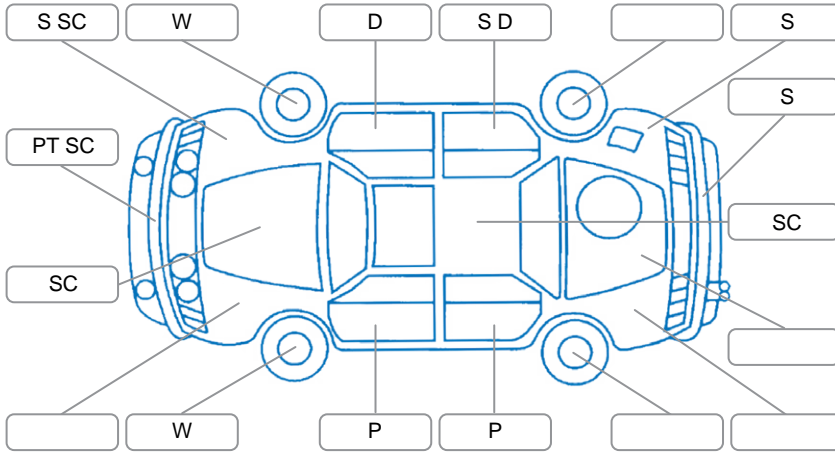

Report ID:	28,092,454	Version:	1
Created:	04 Apr 2026		

Make:	Holden	Model:	Barina
Body Style:	Hatchback	Year:	2012
Rego No.:	GJK29	Rego Expiry:	14 Aug 2026
WoF Expiry:	17 Jun 2026	Odometer:	168,299 Kms
Good No.:	28092454	VIN:	KL3TA48E9CB107621
Next Service:	178,000 Kms	Service History:	Yes

Key

S = Scratch R = Rust C = Crack * = Decals W = Significant scuffs
 D = Dent PT = Paint defect P = Pin dent SC = Stone Chips

Note: some defects and blemishes may not be displayed in the diagram

Body Inspection Comments

Small stone chip in front windscreen
 Exterior door pillar material pulling away

Conditions During Body Inspection Dry

Under Carriage and Under Bonnet Inspection Comments

2WD
 Engine and transmission oil weep and seepage