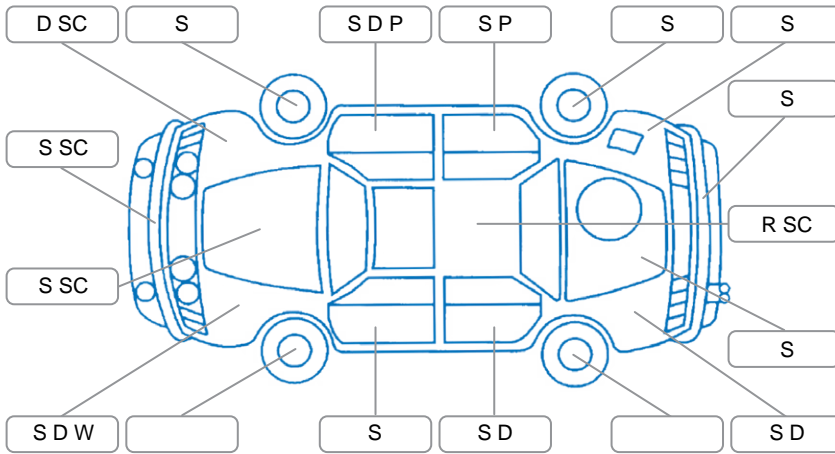

Report ID:	28,092,449	Version:	1
Created:	02 Apr 2026		

Make:	Suzuki	Model:	Swift
Body Style:	Hatchback	Year:	2019
Rego No.:	MCJ495	Rego Expiry:	23 Jul 2026
WoF Expiry:	02 Jul 2026	Odometer:	175,922 Kms
Good No.:	28092449	VIN:	JSAAZC83S00274669
Next Service:	177,000km's	Service History:	No

Key
 S = Scratch R = Rust C = Crack * = Decals W = Significant scuffs
 D = Dent PT = Paint defect P = Pin dent SC = Stone Chips

Note: some defects and blemishes may not be displayed in the diagram

Body Inspection Comments

Plastic cover missing off left side wing mirror.

Conditions During Body Inspection

Dry

Under Carriage and Under Bonnet Inspection Comments

Interior Comments

Seats:	Good
Carpets:	Good
Panels:	Average
Dashboard:	Good